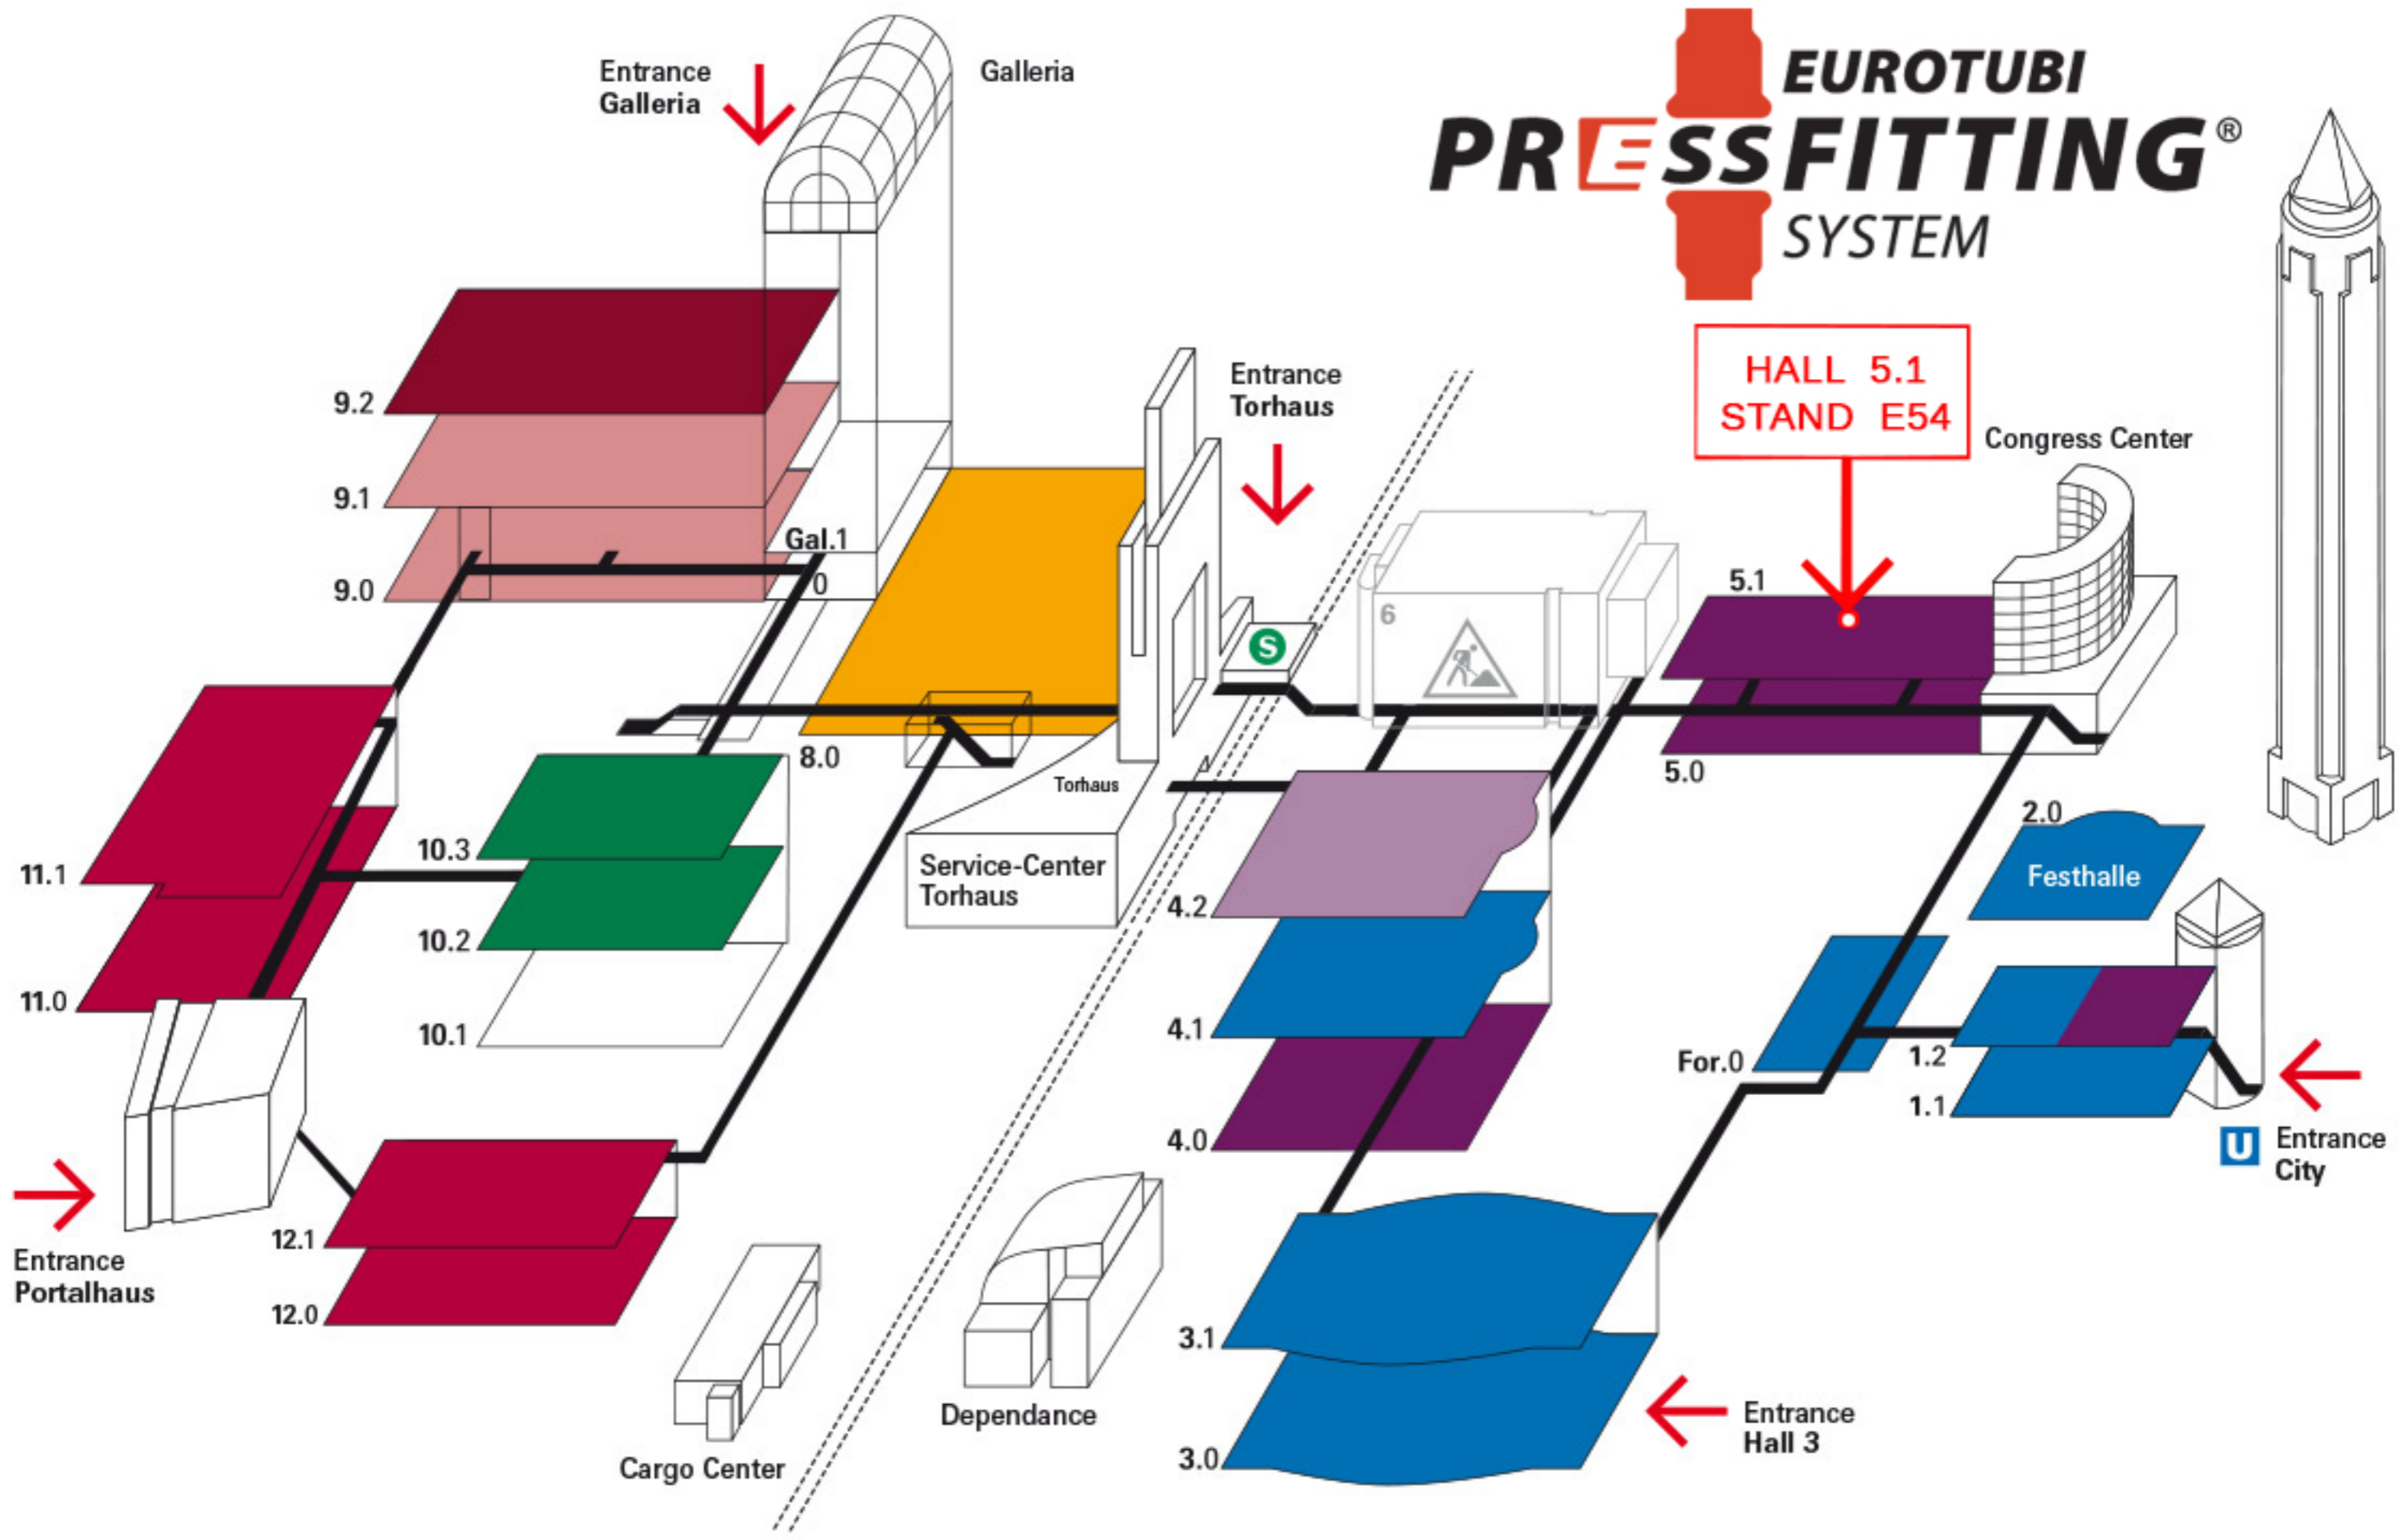

EUROTUBI PRESSFITTING[®] SYSTEM

Entrance Galleria

Galleria

9.2

9.1

9.0

Gal.1

Entrance Torhaus

HALL 5.1
STAND E54

Congress Center

5.1

5.0

2.0

Festhalle

11.1

10.3

10.2

10.1

Service-Center Torhaus

4.2

4.1

4.0

For.0

1.2

1.1

U Entrance City

Entrance Portalhaus

12.1

12.0

Cargo Center

Dependance

Entrance Hall 3